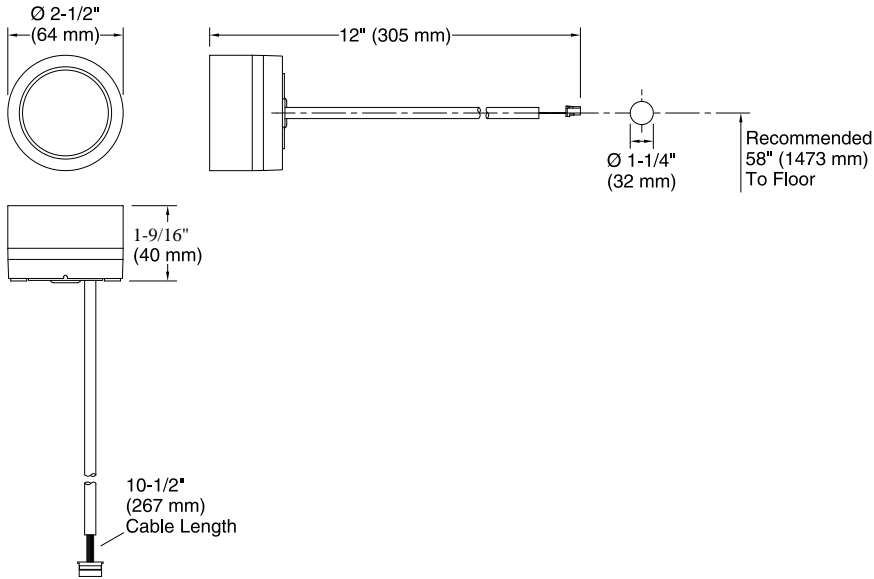

Mounting hardware
RJ11 Cable extension 20 ft
RJ11 Coupler
Removal tool

Codes/Standards

UL 1951
CSA C22.2 No. 14
CSA C22.2 No. 68

KOHLER® Electronic Faucets, Valves, and Controls Five-Year Limited Warranty

Available Colors/Finishes

Color tiles intended for reference only.

Color	Code	Description
	CP	Polished Chrome
	BL	Matte Black

Technical Information

All product dimensions are nominal.

Drain included:	No
Bluetooth® range:	32 ft (9.8 m)
Bluetooth® version:	4.1
Max. Ambient temp:	140°F (60°C)
Min. Operating temp:	86°F (30°C)
Max. Operating temp:	120°F (48.9°C)
Max. Relative humidity condensing:	100%